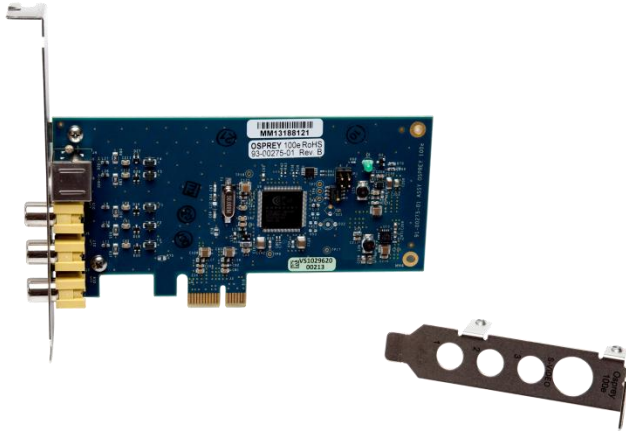

Specifications

Description:

Single channel analog video/no audio

Format:

PCIe x1

Slots: x1, x4, x8, or x16

PCIe 1.1

Video Input:

Composite (3 x RCA)

S-Video (1 x mini-DIN)

Video Connector:

Composite (3 x RCA)

S-Video (1 x mini-DIN)

Video Modes:

NTSC/PAL

720 x 480 29.97, 30/i (NTSC)

720 x 576 25/i (PAL)

Dimensions:

5.00" L x 2.71" H (12.70 cm L x 6.88 cm H)

Low profile/half length

Weight:

≈ 42 g

Power Consumption:

2.62 W

Operating Temp Range:

0° to 40° C

Non-Operating Temp Range:

-40° to +75° C

Rel Humidity Operating:

Between 5 % and 80 % (noncondensing)

Rel Humidity Non-Operating:

95 % RH (non-condensing); gradient 30% per hour

Operating Altitude Range:

0 to 3,048 meters (10,000 feet)

Non-Operating Altitude Range:

0 to 15,240 meters (50,000 feet)

Warranty:

1 year limited hardware warranty

In the box:

Low-profile bracket