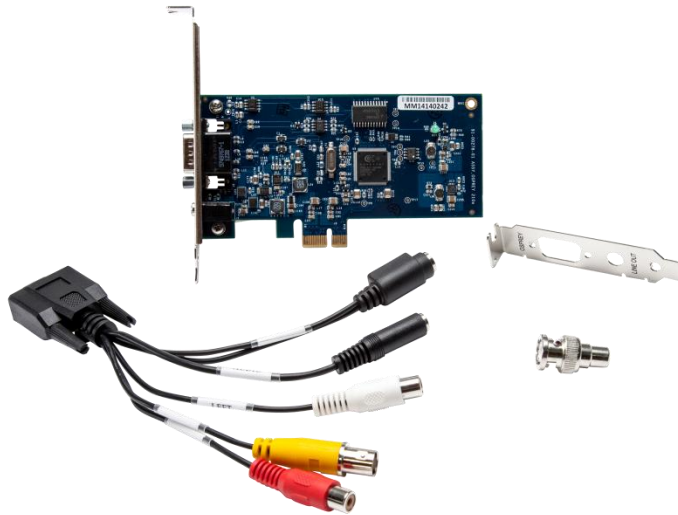

Continue the Legacy, Capture the Future

Osprey® 210e

Video capture card

PCIe Analog Video Capture with Stereo Audio

The Osprey 210e video capture card offers legendary Osprey dependability in a single channel analog video card with unbalanced stereo audio input. Its proven reliability makes this a perfect card for mission critical video on PCs with modern PCIe architecture.

Mission Critical Video Capture

- Security, such as ATM machines
- Medical and scientific equipment
- Surveillance equipment

Single Channel With Switchable Inputs

- 1 Composite (RCA)
- 1 S-Video (mini-DIN)

Audio

- Unbalanced stereo (RCA x 2) or Mini phono (3.5mm)

Multiple Card Support

Deploy two or more cards in a single PC chassis for maximum versatility.

Driver Support *

- Microsoft® DirectShow® drivers are available for compatibility with most software.
- Linux
- Microsoft Windows SDK lets you create custom applications.

Specifications

Description:

Single channel analog

Format:

PCIe (x 1):
Slots: x1, x4, x8, or x16
PCIe 1.1

Video Input:

Composite
S-Video

Video Connector: